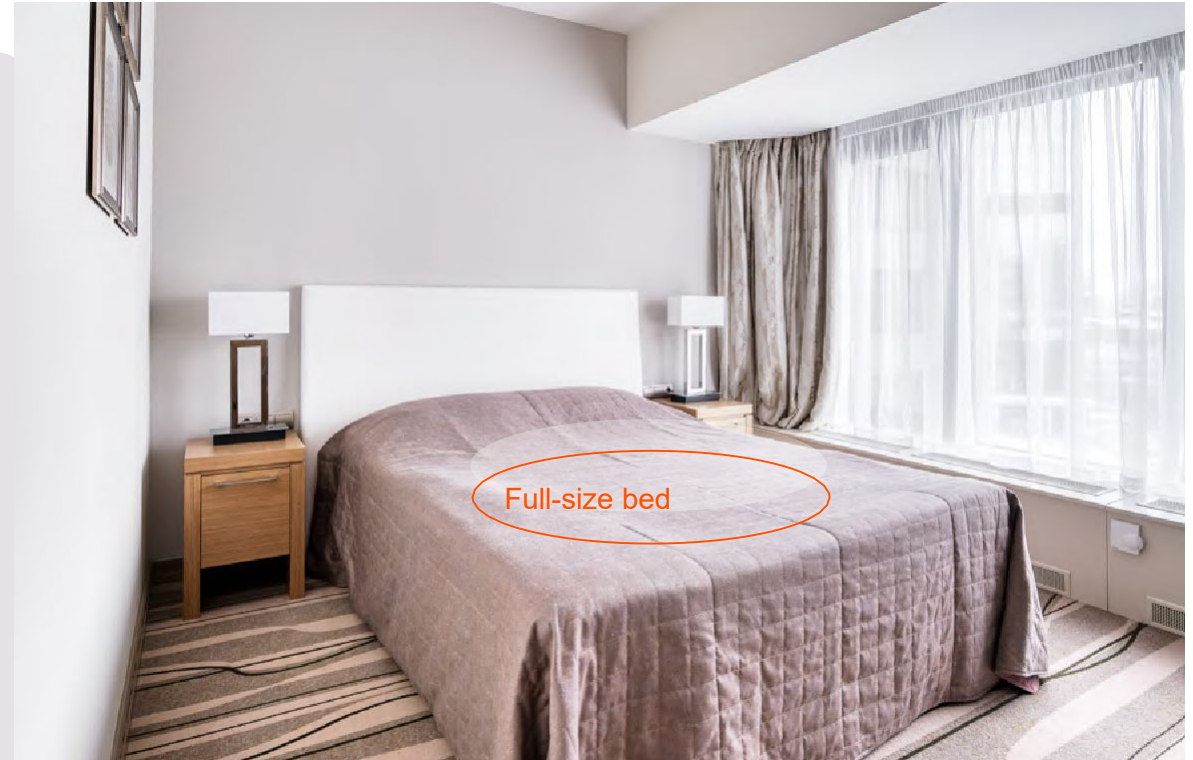

Room features

Hairdryer, bathroom amenities

Washing machine

Iron, ironing board

Shower unit

Slippers, robe